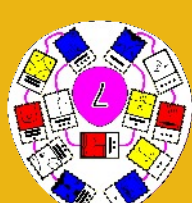

	Spectral Dog
	Eddie Murphy
	Clare Han

	Crystal Monkey
	Stephen King
	John Trovolta

	Cosmic Human
	Roger Daltrey
	Mike Myers

	Resonant Worldbr'r
	Roberto Carlos singer

Time Tunnel
The Atari Alliance

The central graphic is a circular emblem with a multi-colored rainbow border. Inside the border, the text "Time Tunnel" is written in a large, bold, black font at the top, and "The Atari Alliance" is written at the bottom. A central green and red square is surrounded by a ring of small, colorful icons. Four larger square icons are positioned around the central square: a blue one on the left, a red one on the right, a white one at the top, and a yellow one at the bottom. Each of these square icons is connected to the central emblem by a small circular icon. Surrounding the central emblem are four rectangular inset images: a Hindu deity (top left), a Star Wars character (top right), a sphinx (bottom left), and Chewbacca (bottom right).