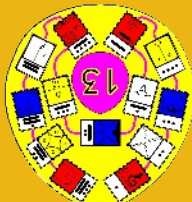

	Spectral Dog
	Eddie Murphy
	Clare Han

	Crystal Monkey
	Stephen King
	John Trovolta

	Cosmic Human
	Roger Daltrey
	Mike Myers

	Resonant Worldbr'r
	Roberto Carlos singer

Time Tunnel
The Atari Alliance

The central graphic is a circular emblem with a multi-colored rainbow border. Inside the border, the text "Time Tunnel" is written in a large, bold, black font at the top, and "The Atari Alliance" is written at the bottom. A central green and red square is surrounded by a ring of small, colorful icons. Four larger square icons are positioned around the central square: a blue one on the left, a red one on the right, a white one at the top, and a yellow one at the bottom. Each of these square icons is connected to the central emblem by a small circular icon. Surrounding the central emblem are four rectangular inset images: a Hindu deity (top left), a Star Wars character (top right), a sphinx (bottom left), and Chewbacca (bottom right).