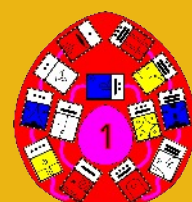

	Spectral Dog
	Eddie Murphy
	Clare Han

	Crystal Monkey
	Stephen King
	John Trovolta

	Cosmic Human
	Roger Daltrey
	Mike Myers

	Resonant Worldbr'r
	Roberto Carlos singer

Time Tunnel
The Atari Alliance

The central graphic is a circular emblem with a multi-colored rainbow border. Inside the border, the text "Time Tunnel" is written in a large, bold, black font at the top, and "The Atari Alliance" is written at the bottom. A central green and red square is surrounded by a ring of small, colorful icons. Four larger square icons are positioned around the central square: a blue one on the left, a red one on the right, a white one at the top, and a yellow one at the bottom. Each of these square icons is connected to the central emblem by a small circular icon. Surrounding the central emblem are four rectangular inset images: a Hindu deity (top left), a Star Wars character (top right), a sphinx (bottom left), and Chewbacca (bottom right).