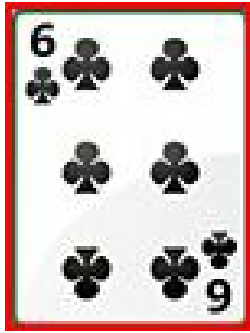

Castle Red - Enchanted Wave 4

Affix
Photo
Here

Fernanda Izabel - 11.10.1979

Mayan Kin 51: Blue Crystal Monkey

I dedicate in order to play
Universalizing illusion
I seal the process of magic
With the crystal tone of cooperation
I am guided by the power of abundance
I am a galactic activation portal enter me

	Spectral Dog
	Eddie Murphy
	Clare Han

	Crystal Monkey
	Stephen King
	John Trovolta

	Cosmic Human
	Roger Daltrey
	Mike Myers

	Resonant Worldbr'r
	Roberto Carlos singer

Time Tunnel
The Atari Alliance

The central graphic is a circular emblem with a multi-colored rainbow border. Inside the border, the text "Time Tunnel" is written in a large, bold, black font at the top, and "The Atari Alliance" is written at the bottom. A central green and red square is surrounded by a ring of small, colorful icons. Four larger square icons are positioned around the central square: a blue one on the left, a red one on the right, a white one at the top, and a yellow one at the bottom. Each of these square icons is connected to the central emblem by a small circular icon. Surrounding the central emblem are four rectangular inset images: a Hindu deity (top left), a Star Wars character (top right), a sphinx (bottom left), and Chewbacca (bottom right).